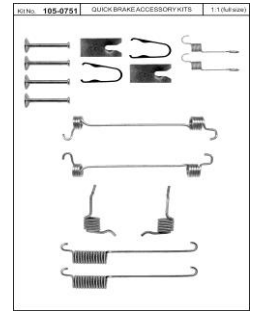

OJD Ref.	Make/Model	Year	Placed	Brake Shoe O.E. No.	Picture	
(105-0750)	207 SW	02.07-12.13				
	207 Van	04.07-				
	406 Break/Saloon	11.95-12.04				
	406 Coupe	03.97-12.04				
	RENAULT					
	Captur	06.13-				
	Clio IV Box	01.14-				
	Clio IV Grandtour	01.13-				
	Clio IV Hatchback	03.13-				
	Clio IV Hatchback	11.12-				
	Duster (HS)	02.12-				
	Kangoo I	08.97-				
	Kangoo I	10.01-				
	Kangoo II	02.08-				
	Kaptur	03.16-				
	Logan/Stepway II	11.13-				
	ZOE (BFM_)	06.12-				
	Bosch			Rear		
	105-0751	FORD			1005960	
		Courier (J3#/J5#)	02.96-08.03		1005970	
Escort Classic Estate		02.99-07.00		1104128		
Escort Classic Hatchback		10.98-07.00		1125669		
Escort V Convertible		07.90-01.95		1145292		
Escort V Estate		01.94-01.95		1197674		
Escort V Estate		02.92-01.95		1473068		
Escort V Estate		09.91-01.95		1E00-26-38Z		
Escort V Hatchback		07.90-01.95		1E012638Z		
Escort V Saloon		08.93-01.95		5027751		
Escort VI Estate		01.95-02.99		6500943		
Escort VI Hatchback		01.95-10.98		91AB2200GA		
Escort VI Saloon		01.95-02.99				
Fiesta III Hatchback		02.92-12.95				
Fiesta IV Hatchback		02.97-01.02				
Fiesta IV Hatchback		08.95-01.02				
Ka (RB#)		07.97-08.99				
Ka (RB#)		09.96-11.08				
Ka (RB#)		09.99-11.08				
Puma		06.99-06.02				
Puma		11.97-10.00				
MAZDA						
121 III		03.96-04.03				
TRW				Rear		
105-0753		CITROËN			4241H4	
		Jumper (230#)	02.94-04.02		4241H5	
		Jumpy II Box	01.07-		4241N4	
		Jumpy II MPV	01.07-		424220	
					424221	
		FIAT			77362428	
		Ducato (230#)	03.94-04.02		77362429	
		Scudo II (270#/272#)	01.07-		9467549388	
					9942885	
	PEUGEOT			9945884		
	Boxer Box (230L)	03.94-04.02		9945885		
	Boxer Bus (230P)	03.94-04.02		SU001-A1059		
	Boxer Flatbed (ZCT#)	03.94-04.02				
	Expert II Box (V#)	01.07-				
	Expert II Flatbed	01.07-				
	Expert II Tepee	01.07-03.16				
	TOYOTA					
	Proace Box Body / Estate (MDX_)	06.13-03.16				
	TRW			Rear