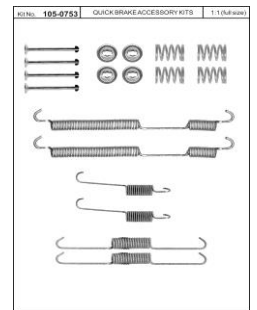

OJD Ref.	Make/Model	Year	Placed	Brake Shoe O.E. No.	Picture	
(105-0750)	207 SW	02.07-12.13				
	207 Van	04.07-				
	406 Break/Saloon	11.95-12.04				
	406 Coupe	03.97-12.04				
	RENAULT					
	Captur	06.13-				
	Clio IV Box	01.14-				
	Clio IV Grandtour	01.13-				
	Clio IV Hatchback	03.13-				
	Clio IV Hatchback	11.12-				
	Duster (HS)	02.12-				
	Kangoo I	08.97-				
	Kangoo I	10.01-				
	Kangoo II	02.08-				
	Kaptur	03.16-				
	Logan/Stepway II	11.13-				
	ZOE (BFM_)	06.12-				
	Bosch			Rear		
	105-0751	FORD			1005960	
		Courier (J3#/J5#)	02.96-08.03		1005970	
Escort Classic Estate		02.99-07.00		1104128		
Escort Classic Hatchback		10.98-07.00		1125669		
Escort V Convertible		07.90-01.95		1145292		
Escort V Estate		01.94-01.95		1197674		
Escort V Estate		02.92-01.95		1473068		
Escort V Estate		09.91-01.95		1E00-26-38Z		
Escort V Hatchback		07.90-01.95		1E012638Z		
Escort V Saloon		08.93-01.95		5027751		
Escort VI Estate		01.95-02.99		6500943		
Escort VI Hatchback		01.95-10.98		91AB2200GA		
Escort VI Saloon		01.95-02.99				
Fiesta III Hatchback		02.92-12.95				
Fiesta IV Hatchback		02.97-01.02				
Fiesta IV Hatchback		08.95-01.02				
Ka (RB#)		07.97-08.99				
Ka (RB#)		09.96-11.08				
Ka (RB#)		09.99-11.08				
Puma		06.99-06.02				
Puma		11.97-10.00				
MAZDA						
121 III		03.96-04.03				
TRW				Rear		
105-0753		CITROËN			4241H4	
		Jumper (230#)	02.94-04.02		4241H5	
		Jumpy II Box	01.07-		4241N4	
		Jumpy II MPV	01.07-		424220	
					424221	
		FIAT			77362428	
		Ducato (230#)	03.94-04.02		77362429	
		Scudo II (270#/272#)	01.07-		9467549388	
					9942885	
	PEUGEOT			9945884		
	Boxer Box (230L)	03.94-04.02		9945885		
	Boxer Bus (230P)	03.94-04.02		SU001-A1059		
	Boxer Flatbed (ZCT#)	03.94-04.02				
	Expert II Box (V#)	01.07-				
	Expert II Flatbed	01.07-				
	Expert II Tepee	01.07-03.16				
	TOYOTA					
	Proace Box Body / Estate (MDX_)	06.13-03.16				
	TRW			Rear